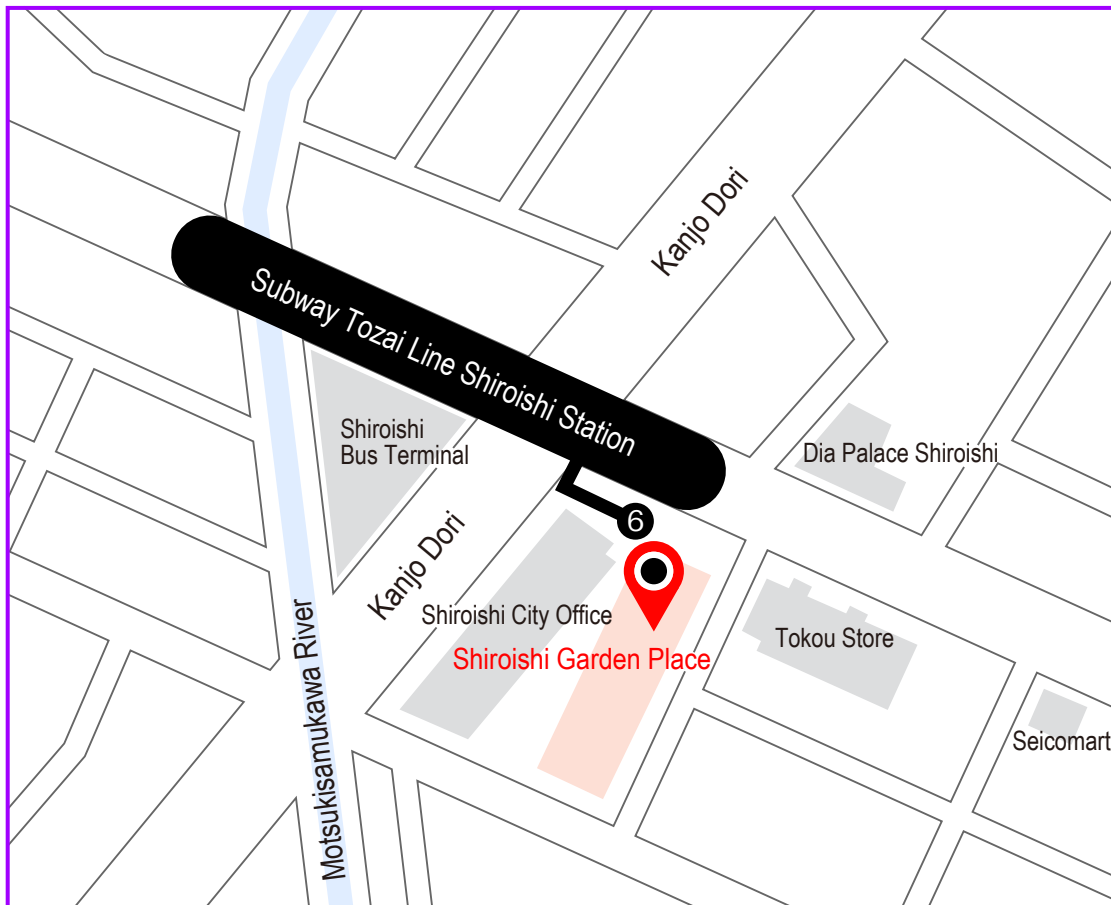

Accenture Innovation Center Hokkaido

Accenture Innovation Center Hokkaido

Address: Shiroishi Garden Place 4F
1-8-10 Nango-do-ri, Shiroishi-ku, Sapporo-shi, Hokkaido 003-0022

Tel: 011-876-0042
Fax: 011-861-3150

Access: Shiroishi Station (Tozai Subway Line)
Directly connected to exit 6